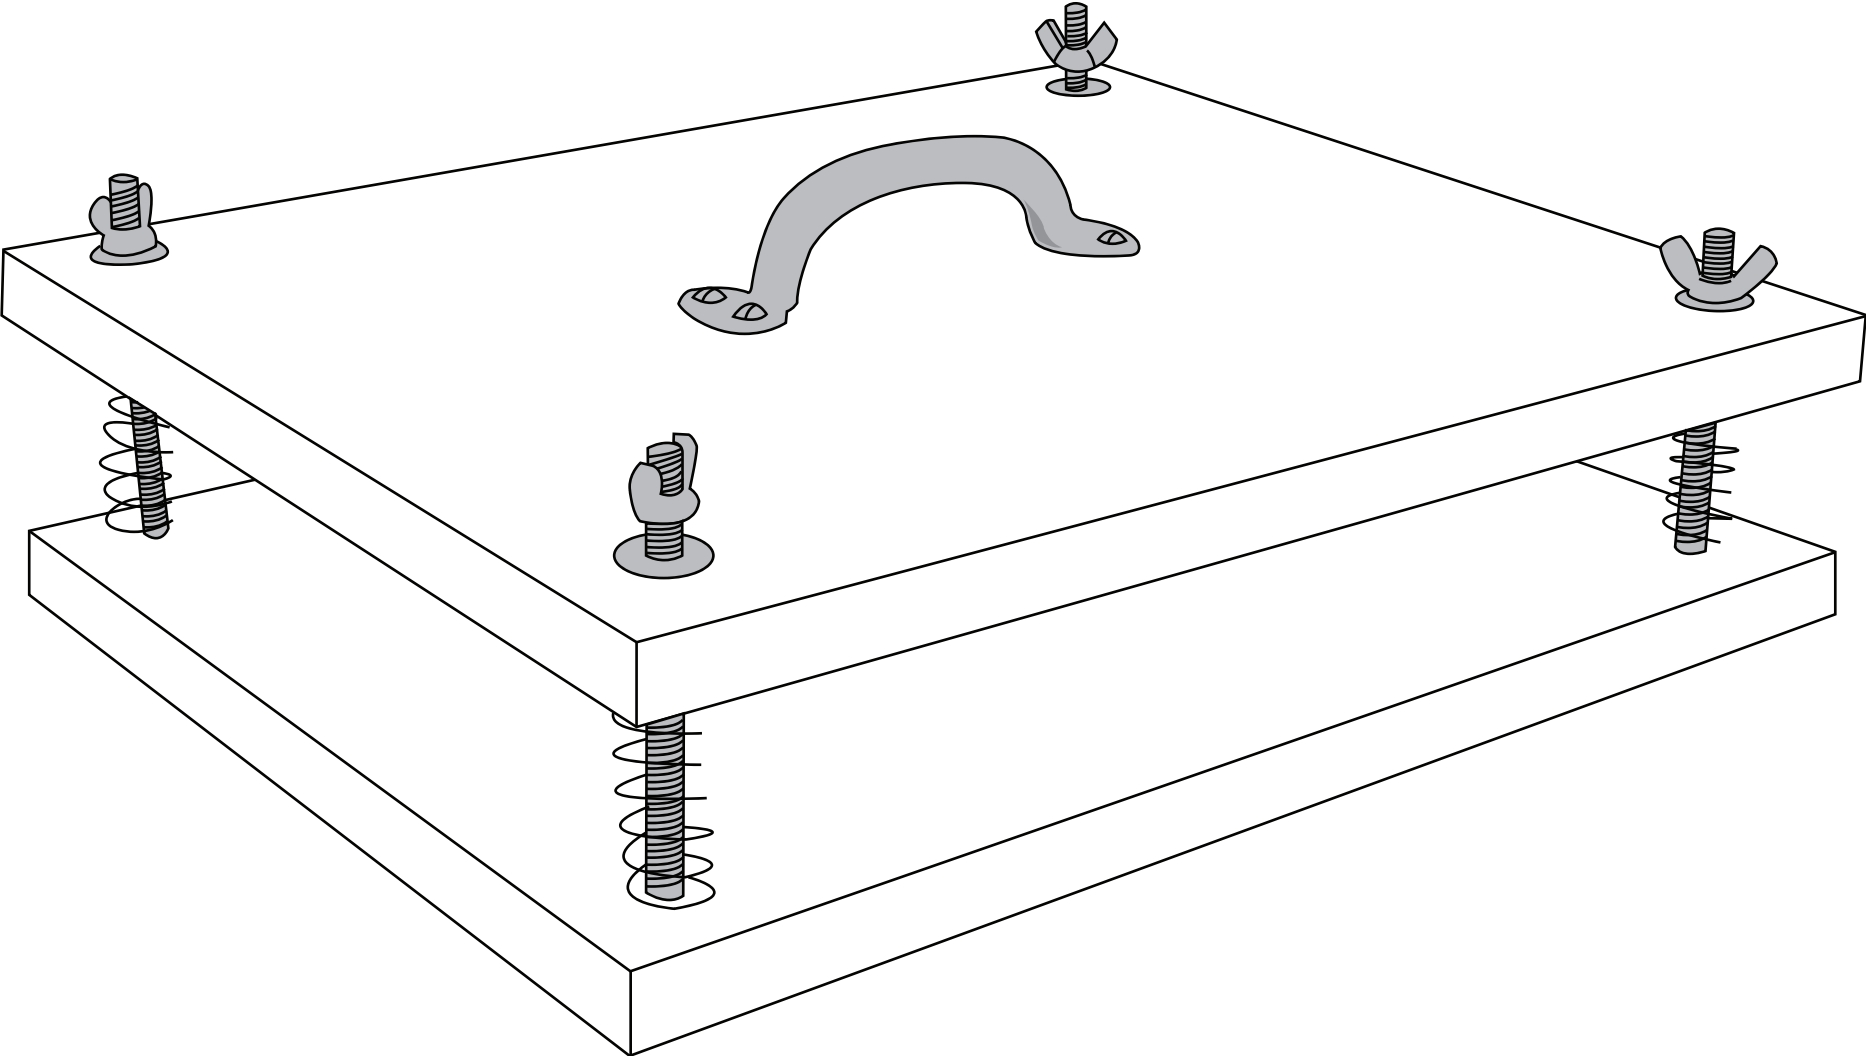

Sewing Frame

Sewing Frame (Exploded view)

- 1 — (2) 14" x 3/4" x 1 1/2"
- 2 — (2) 1 1/2" x 3/8" x 1 1/2"
- 3 — (2) 12" x 3/4" x 1 1/2"
- 4 — (1) 14" x 1 1/4" x 3/4"
- 5 — (1) 17 1/2" x 5/16" (Dowel)

 — (8) 1 1/2"

- Tools
- Screwdriver
 - Drill
- Elmer's Glue

Book Press

1 — (2) 12" x 14" x 3/4"

Handle (1)

Wing Nut (4)

Washer (4)

Spring (4)

Bolt (4) 4 3/4" (length)

Wood Screws (4)
1/2" (length)

Book Press (Exploded view)