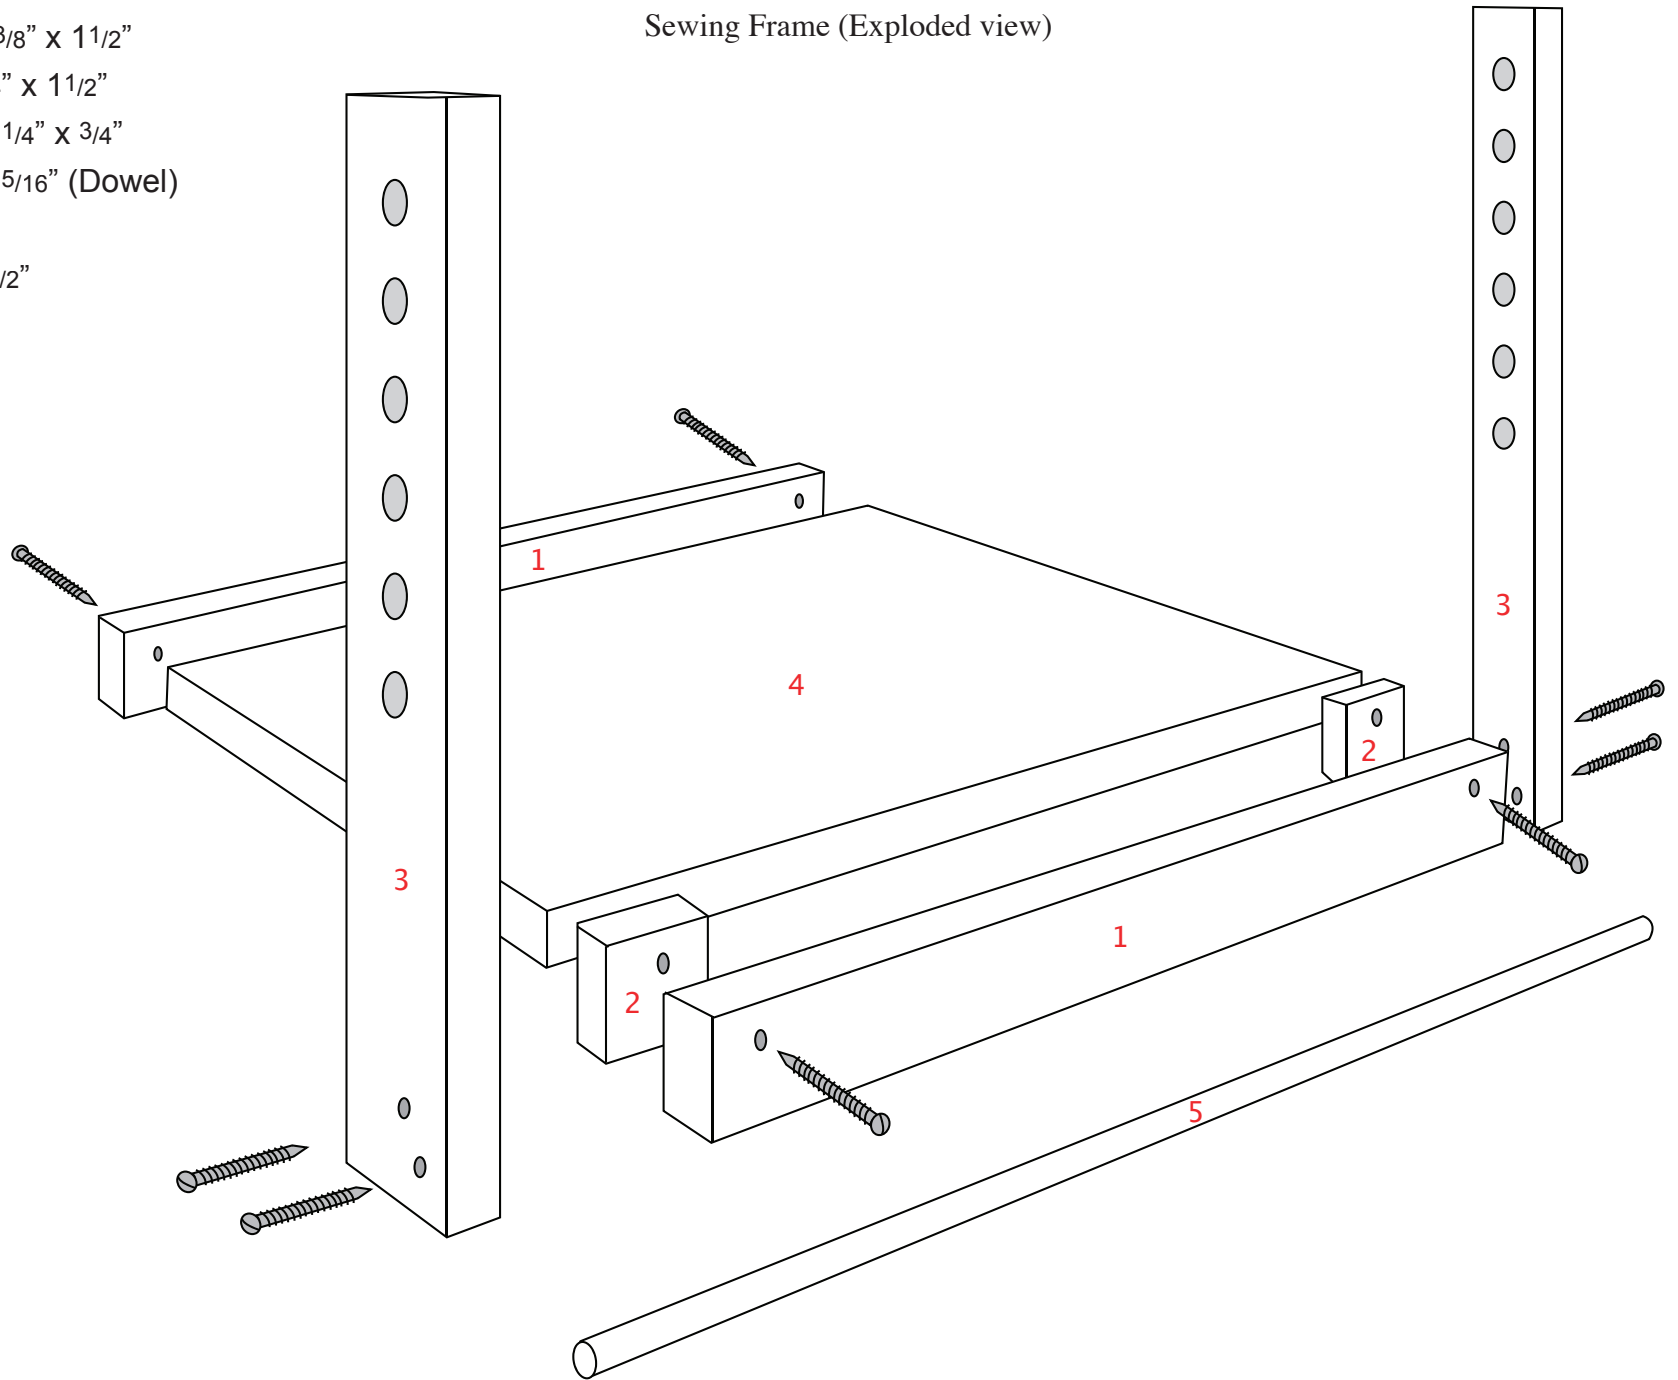

Sewing Frame

Sewing Frame (Exploded view)

- 1 — (2) 14" x 3/4" x 1 1/2"
- 2 — (2) 1 1/2" x 3/8" x 1 1/2"
- 3 — (2) 12" x 3/4" x 1 1/2"
- 4 — (1) 14" x 1 1/4" x 3/4"
- 5 — (1) 17 1/2" x 5/16" (Dowel)

 — (8) 1 1/2"

- Tools
- Screwdriver
 - Drill
- Elmer's Glue

Book Press

1 — (2) 12" x 14" x 3/4"

Handle (1)

Wing Nut (4)

Washer (4)

Spring (4)

Bolt (4) 4 3/4" (length)

Wood Screws (4)
1/2" (length)

Book Press (Exploded view)