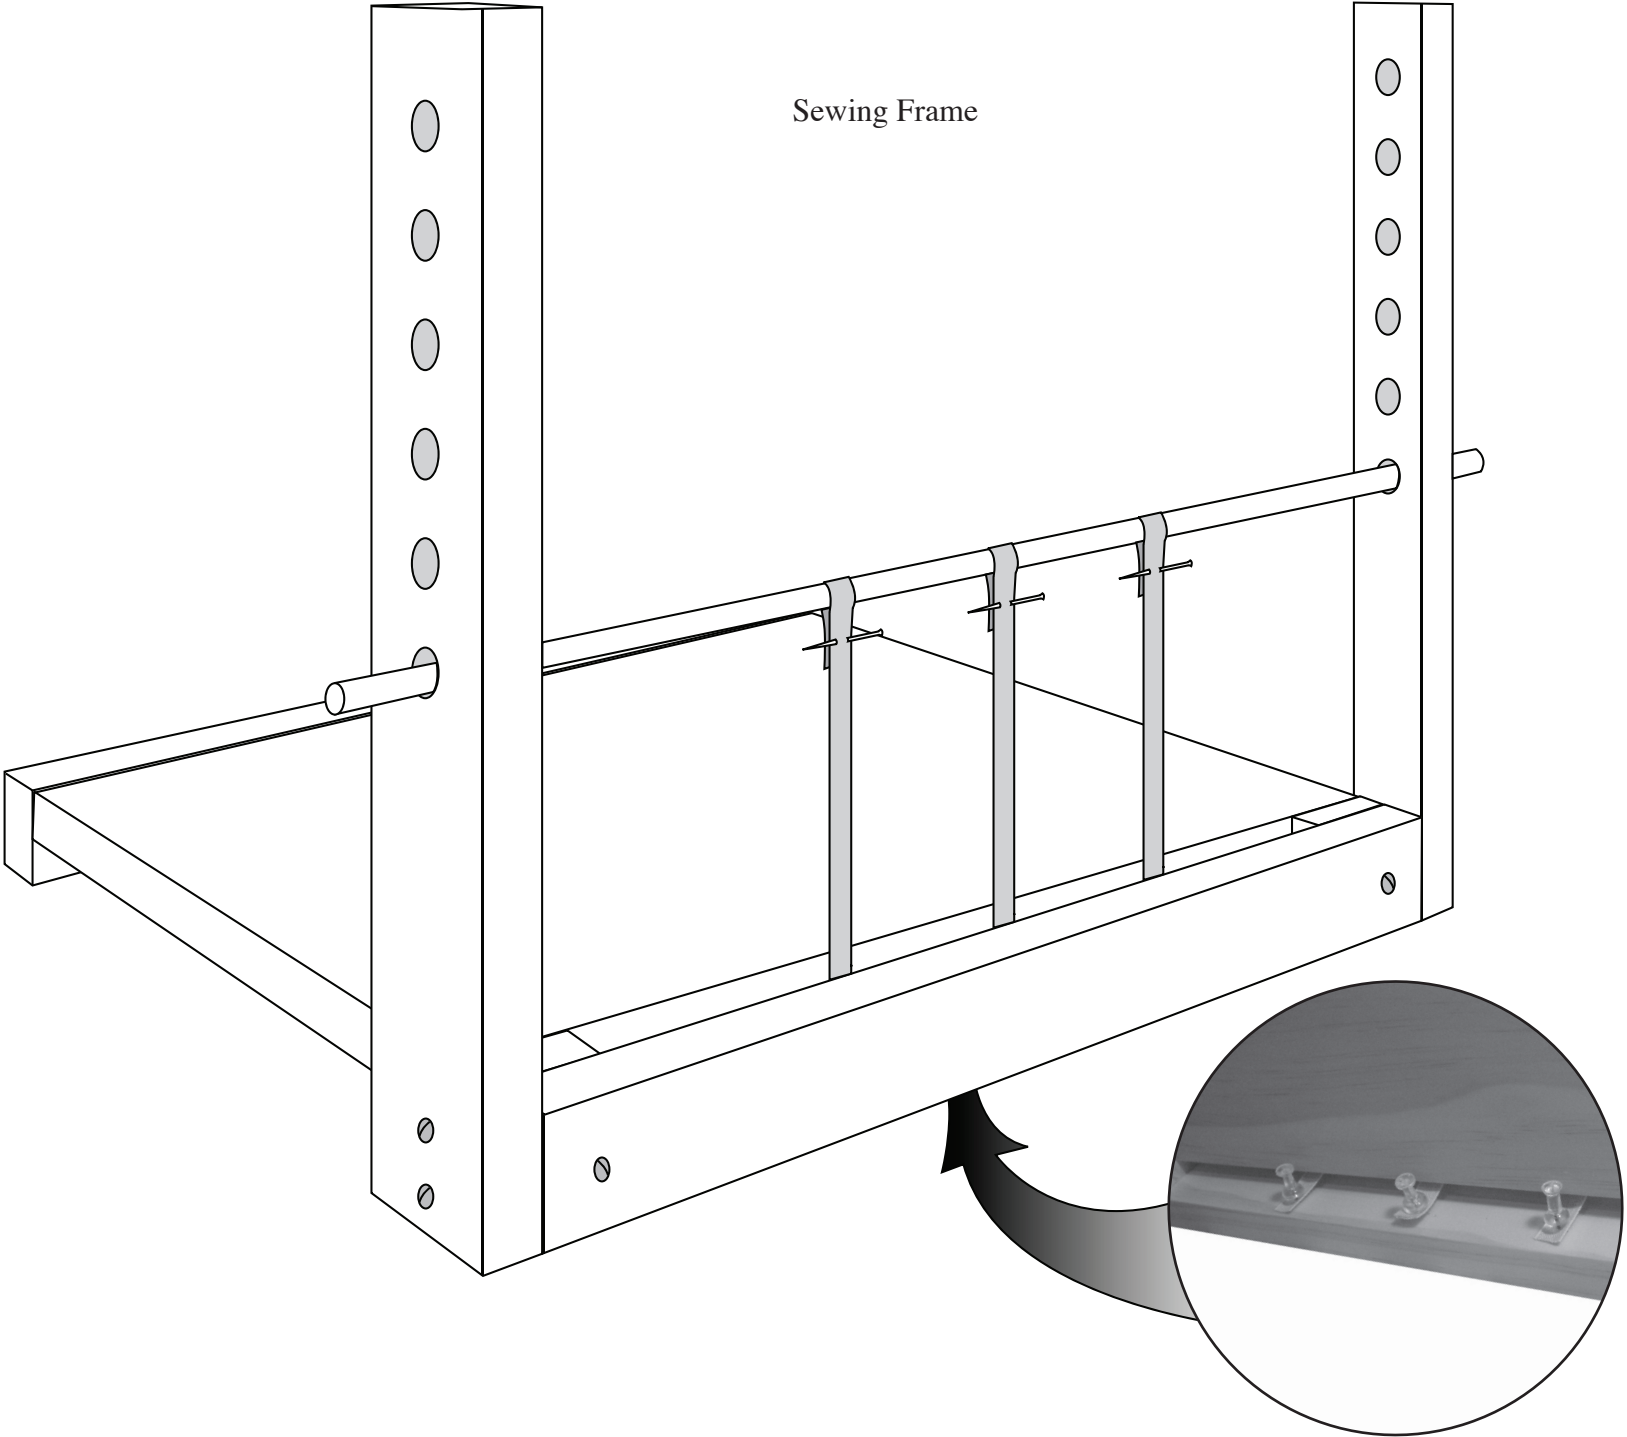

Sewing Frame

Sewing Frame (Exploded view)

- 1 — (2) 14" x 3/4" x 1 1/2"
- 2 — (2) 1 1/2" x 3/8" x 1 1/2"
- 3 — (2) 12" x 3/4" x 1 1/2"
- 4 — (1) 14" x 1 1/4" x 3/4"
- 5 — (1) 17 1/2" x 5/16" (Dowel)

 — (8) 1 1/2"

- Tools
- Screwdriver
 - Drill
- Elmer's Glue

Book Press

1 — (2) 12" x 14" x 3/4"

Handle (1)

Wing Nut (4)

Washer (4)

Spring (4)

Bolt (4) 4 3/4" (length)

Wood Screws (4)
1/2" (length)

Book Press (Exploded view)